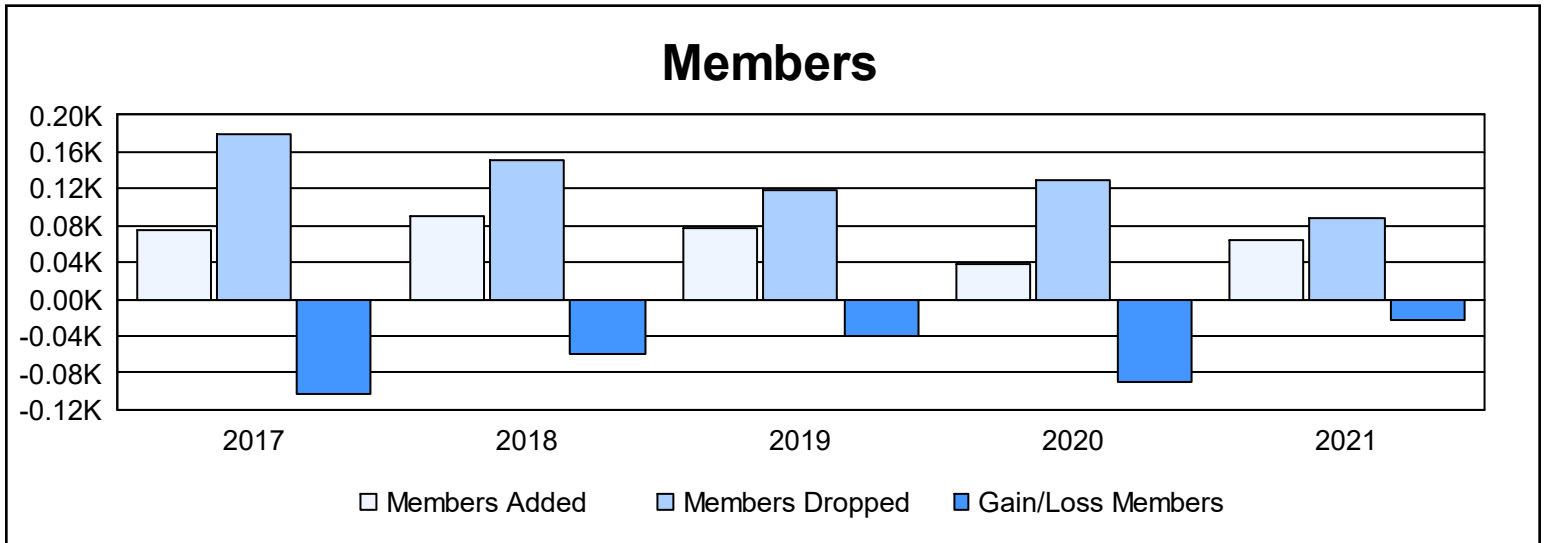

Year	New Clubs	Dropped Clubs	Gain/ Loss Clubs	New Members	Charter Members	Reinstate Members	Transfer Members	Total Member Added	Total Members Dropped	Gain/ Loss Members
2016-2017	0	2	-2	66	0	3	7	76	180	-104
2017-2018	0	1	-1	83	0	4	3	90	150	-60
2018-2019	0	0	0	69	1	2	6	78	119	-41
2019-2020	0	2	-2	34	1	3	1	39	129	-90
2020-2021	0	2	-2	48	0	10	6	64	87	-23
<b>Average</b>	<b>0</b>	<b>1</b>	<b>-1</b>	<b>60</b>	<b>0</b>	<b>4</b>	<b>5</b>	<b>69</b>	<b>133</b>	<b>-64</b>

### Membership Composition June 2021 Cumulative