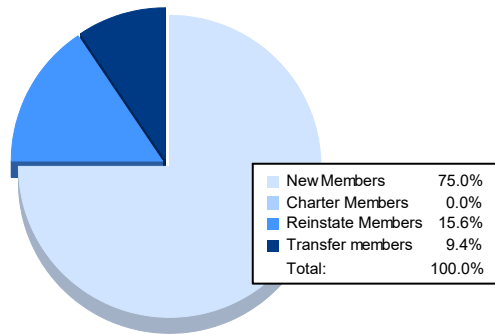

Year	New Clubs	Dropped Clubs	Gain/ Loss Clubs	New Members	Charter Members	Reinstate Members	Transfer Members	Total Member Added	Total Members Dropped	Gain/ Loss Members
2016-2017	0	2	-2	66	0	3	7	76	180	-104
2017-2018	0	1	-1	83	0	4	3	90	150	-60
2018-2019	0	0	0	69	1	2	6	78	119	-41
2019-2020	0	2	-2	34	1	3	1	39	129	-90
2020-2021	0	2	-2	48	0	10	6	64	87	-23
<b>Average</b>	<b>0</b>	<b>1</b>	<b>-1</b>	<b>60</b>	<b>0</b>	<b>4</b>	<b>5</b>	<b>69</b>	<b>133</b>	<b>-64</b>

### Membership Composition June 2021 Cumulative