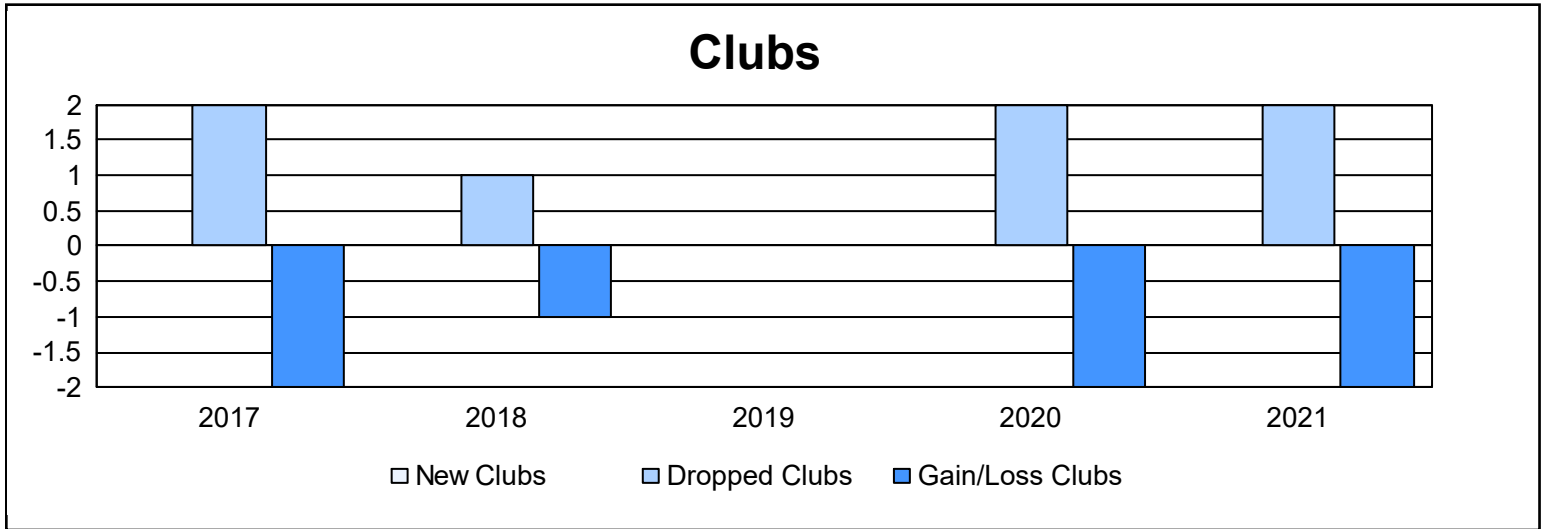

Year	New Clubs	Dropped Clubs	Gain/ Loss Clubs	New Members	Charter Members	Reinstate Members	Transfer Members	Total Member Added	Total Members Dropped	Gain/ Loss Members
2016-2017	0	2	-2	66	0	3	7	76	180	-104
2017-2018	0	1	-1	83	0	4	3	90	150	-60
2018-2019	0	0	0	69	1	2	6	78	119	-41
2019-2020	0	2	-2	34	1	3	1	39	129	-90
2020-2021	0	2	-2	48	0	10	6	64	87	-23
<b>Average</b>	<b>0</b>	<b>1</b>	<b>-1</b>	<b>60</b>	<b>0</b>	<b>4</b>	<b>5</b>	<b>69</b>	<b>133</b>	<b>-64</b>

### Membership Composition June 2021 Cumulative